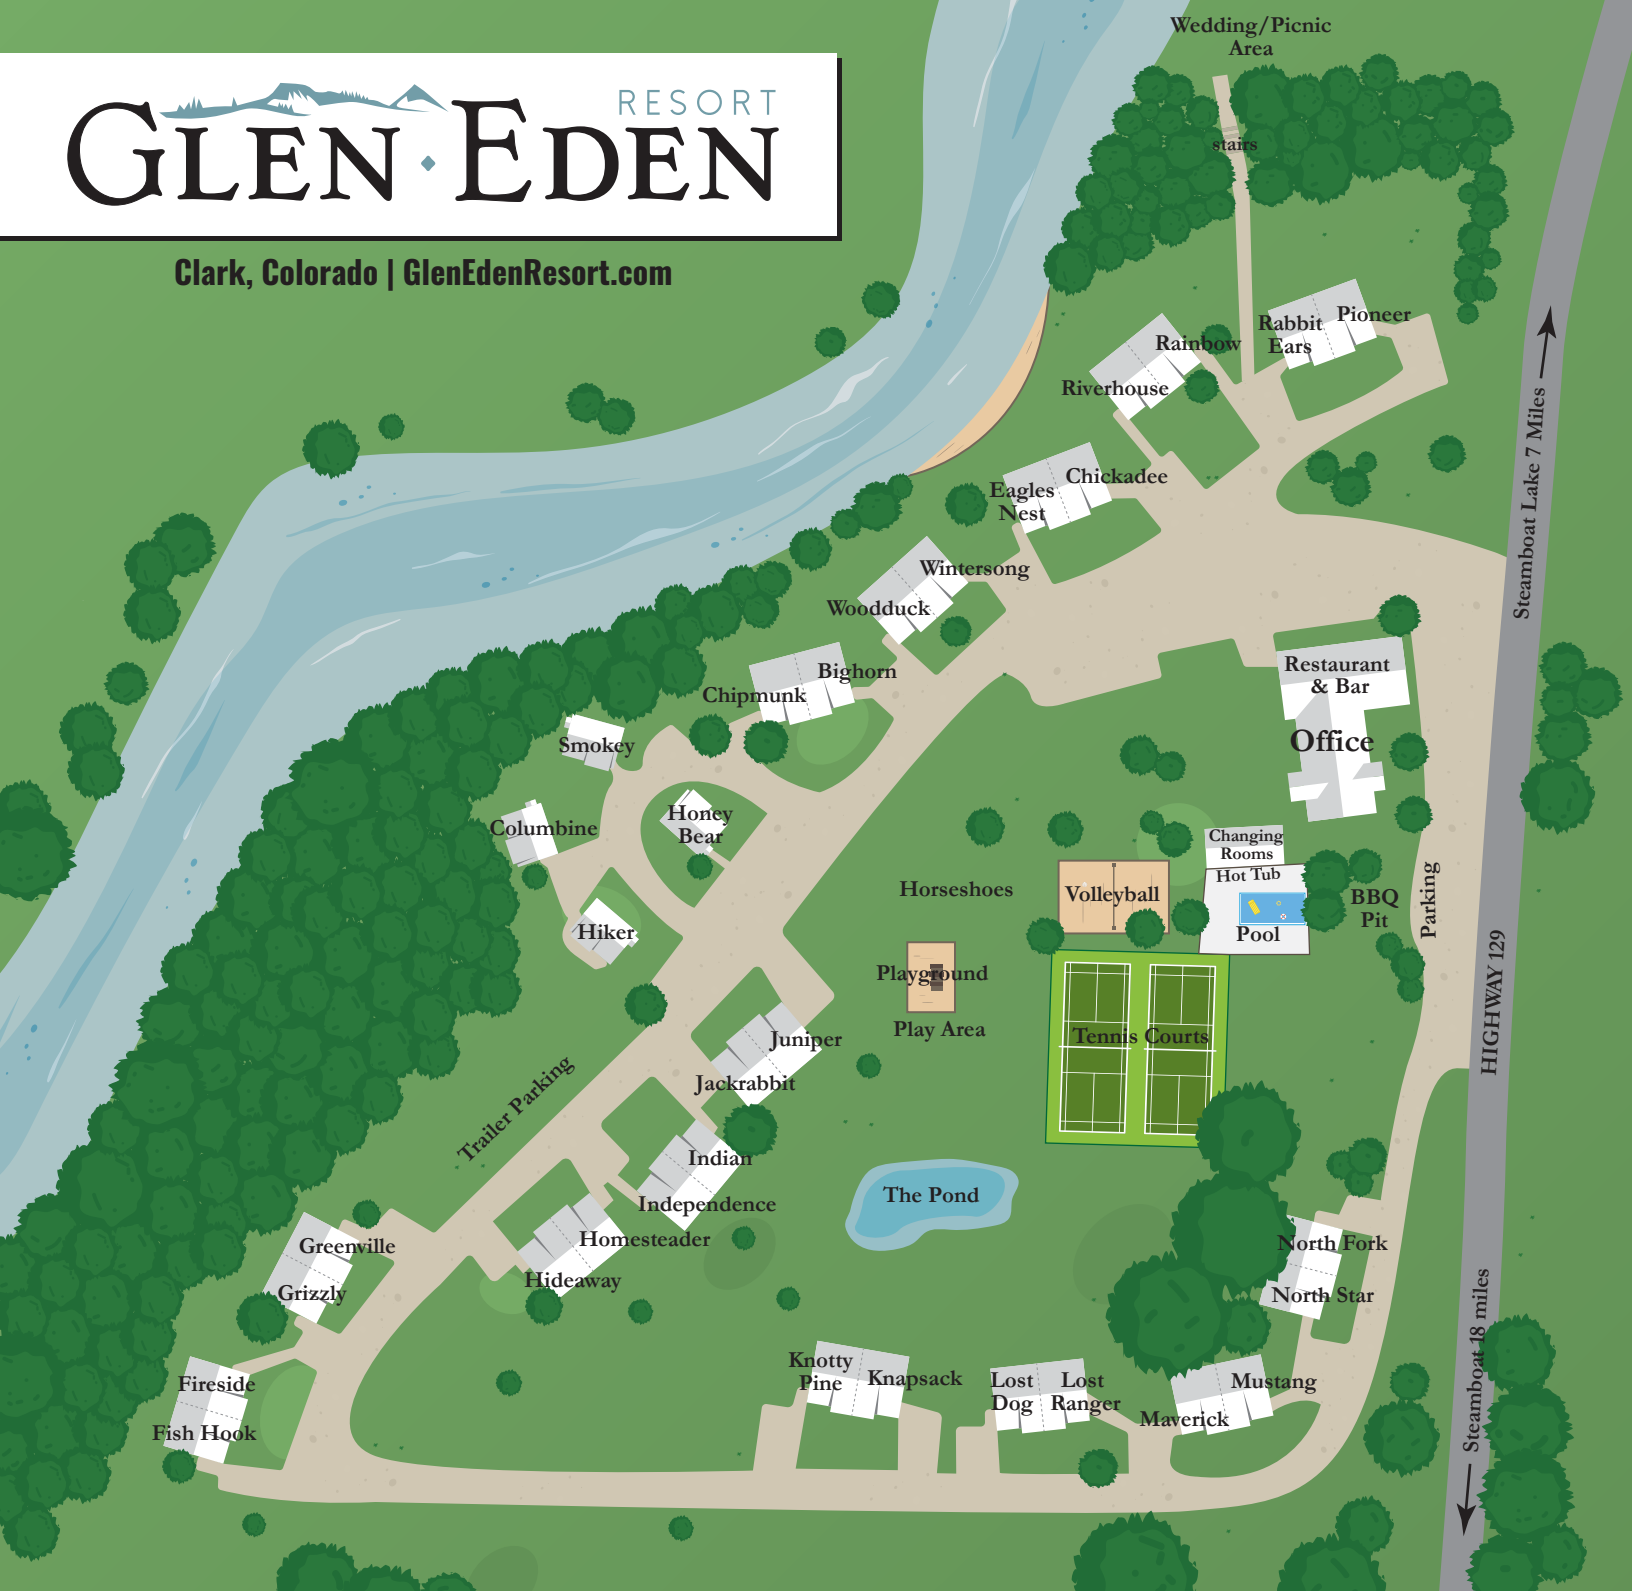

GLEN EDEN RESORT

Clark, Colorado | GlenEdenResort.com

Wedding/Picnic Area

stairs

Rainbow
Riverhouse
Rabbit Ears
Pioneer

Eagles Nest
Chickadee

Wintersong

Woodduck

Jackrabbit

Indian

Independence

The Pond

North Fork

North Star

Greenville

Grizzly